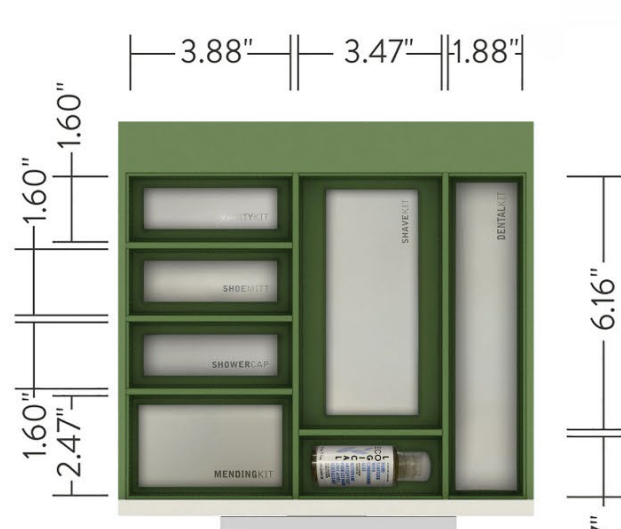

detail divider box drawer