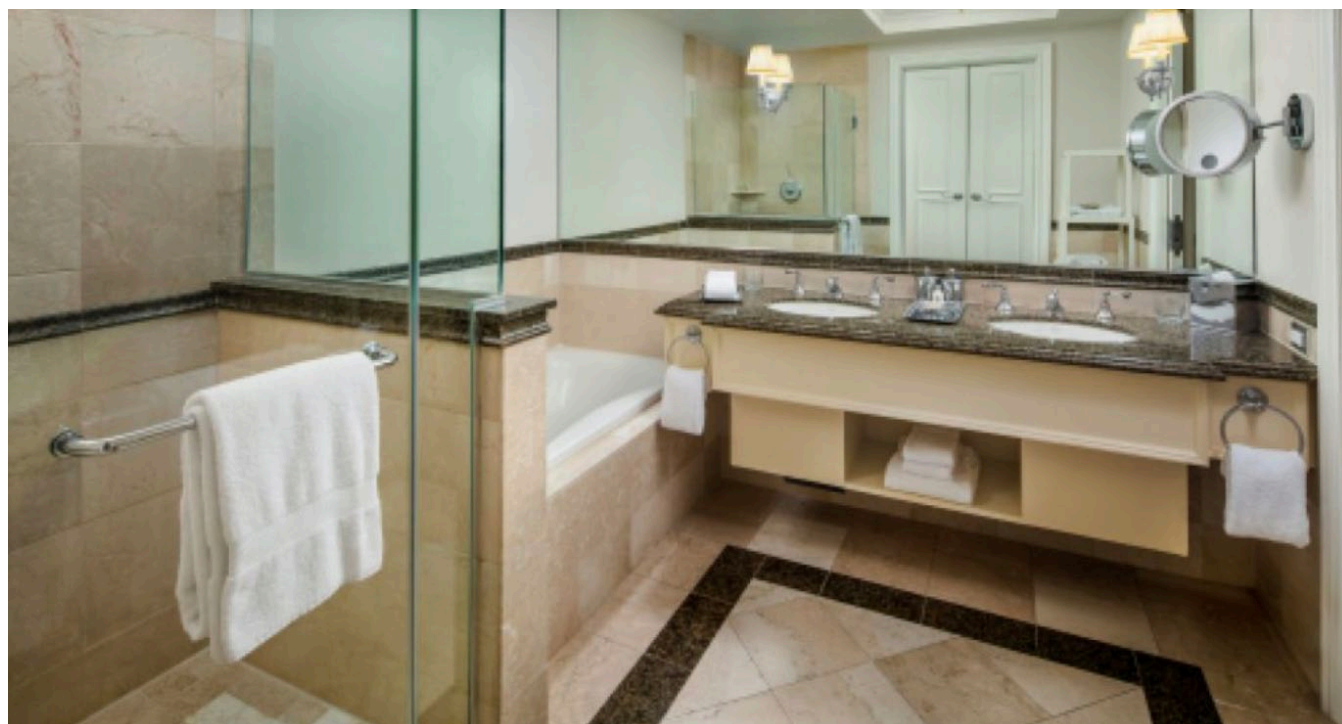

The Yacht Club at The Boca Raton

We developed guestroom and guest bath accessories to complement the blue tones and soft neutrals in these all-suite accommodations. Our hand loomed pieces, designed specifically for the Yacht Club, feature two toned (natural and richly colored blue) Mendong woven into a crisp, chevron pattern.