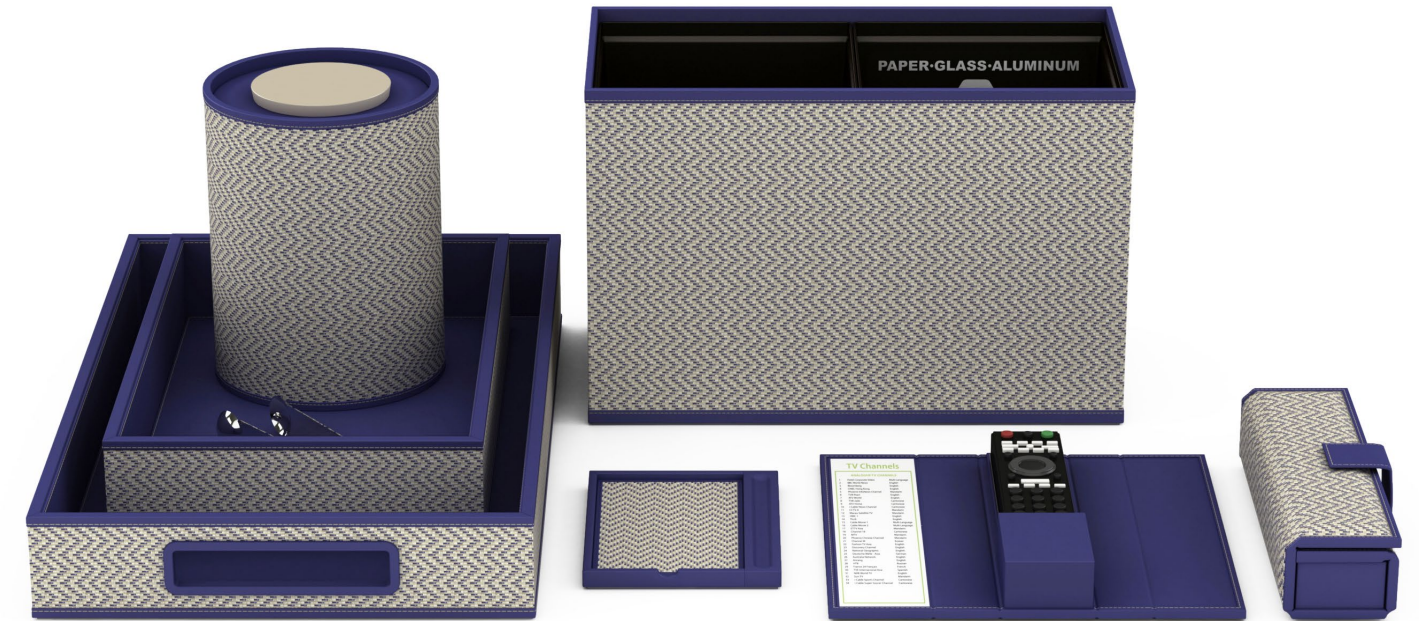

The Yacht Club at The Boca Raton

We developed guestroom and guest bath accessories to complement the blue tones and soft neutrals in these all-suite accommodations. Our hand loomed pieces, designed specifically for the Yacht Club, feature two toned (natural and richly colored blue) Mendong woven into a crisp, chevron pattern.