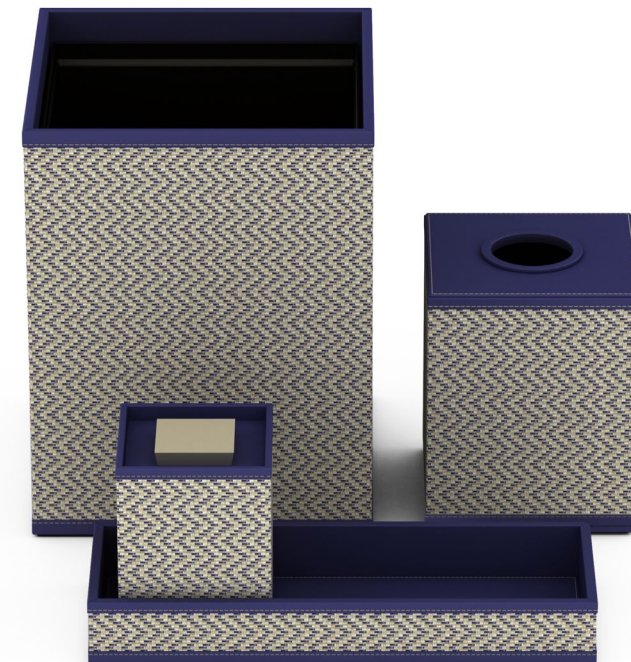

Our Chevron Mendong finish is crafted from Mendong grass, which is indigenous to Indonesia, sustainably grown and harvested, and then handloomed by our skilled artisans at our company-owned factory in Indonesia. The unique blue trim was specifically conceived to reflect the breezy, nautical sensibility of these elegant waterfront accommodations.